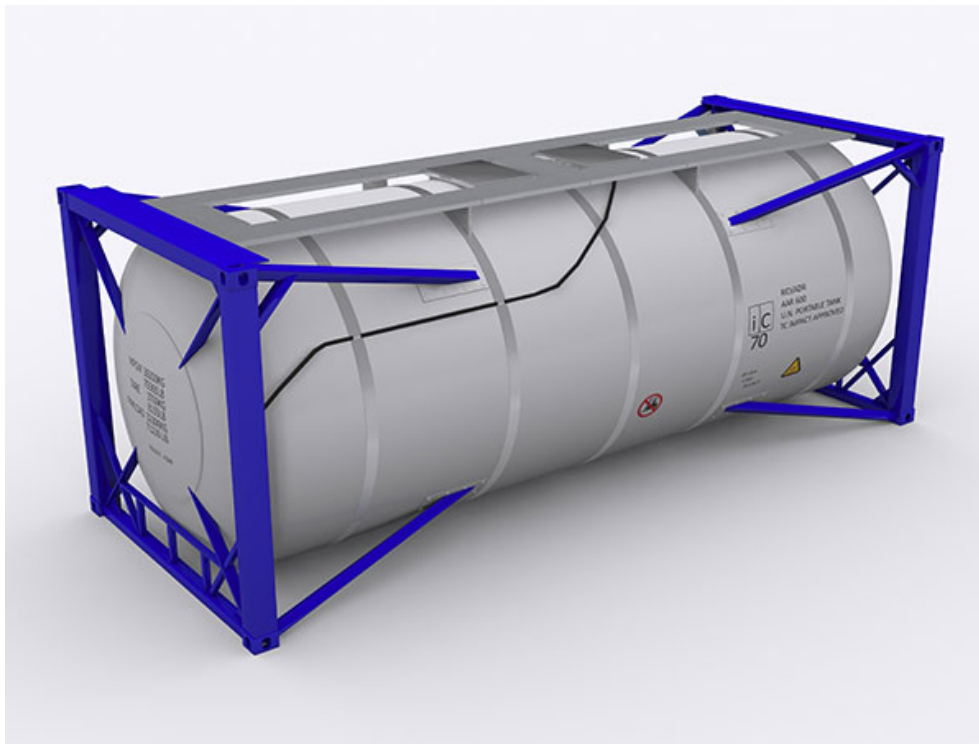

## 20 ft ISO tank shipping container dimensions

<b>Container Reference Code:</b>	<b>22TO</b>
----------------------------------	-------------

<b>Container Application:</b>		<b>The 20 ft tank shipping container is for food stuffs, oils, and chemicals.</b>	
<b>Container Dimensions:</b>	Width	Height	Length
<b>Exterior dimensions in feet</b>	8'	8' 6"	20"
<b>Exterior dimensions in meters</b>	2.43 m	2.59 m	6.09 m
<b>Container Volume</b>	In U.S. Gallons	In Liters	
<b>Load Capacity</b>	6,450 gl	26,001 lt	