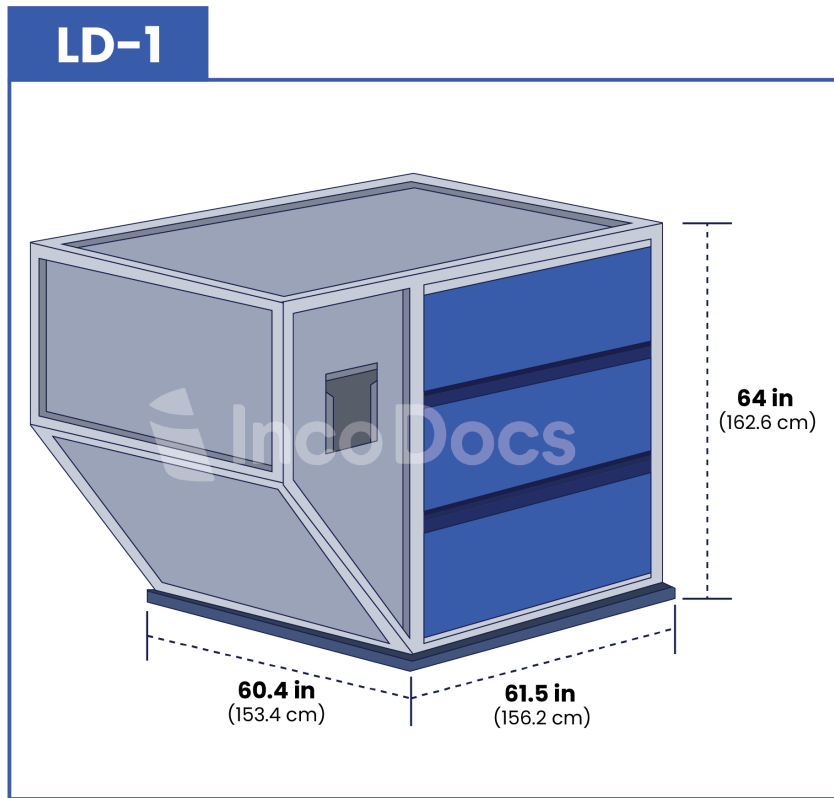

LD-1 Unit Load Device

- **IATA ULD code:** AKC contoured container
- **Prefixes:** AVC, AVD, AVK, AVJ, and forkable AVY
- **Rate class:** Type 8
- **Description:** Half-width lower hold container with one angled side. Door is either canvas or solid.
- **Loadability:** 747, 767, 777, 787, MD-11 lower hold
- **Door opening:** 147 x 155 cm (58 x 61 in)
- **Maximum gross weight:** 1,588 kg (3,501 lb)
- **Tare weight:** 70 to 170 kg (155 to 375 lb)
- **AS1825 volume:** 5.0 m³(175 ft³)