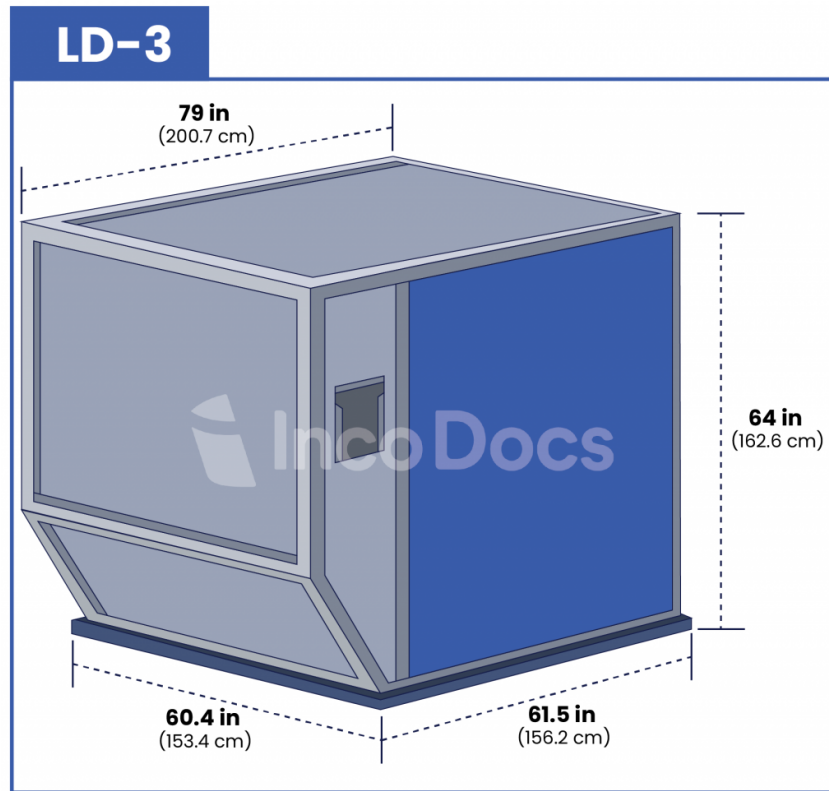

LD-3 Unit Load Device

- **IATA ULD code:** AKE contoured container
- **Prefixes:** AKE, AVA, AVB, AVC, AVK, DVA, DVE, DVP, XKS, XKG, and forkable AKN, AVN, DKN, DVN, and XKN
- **Rate class:** Type 8
- **Description:** Half-width lower deck container with one angled side. Door is either canvas or solid.
- **Loadability:** A300, A310, A330, A340, 747, 767, 777, DC-10, MD-11, and L-1011
- **Door opening:** 58 x 61 in (147 x 155 cm)
- **Maximum gross weight:** 3,500 lb (1,588 kg)
- **Tare weight:** 181 lb (82 kg)
- **AS1825 volume:** 159 ft³ (4.5 m³)