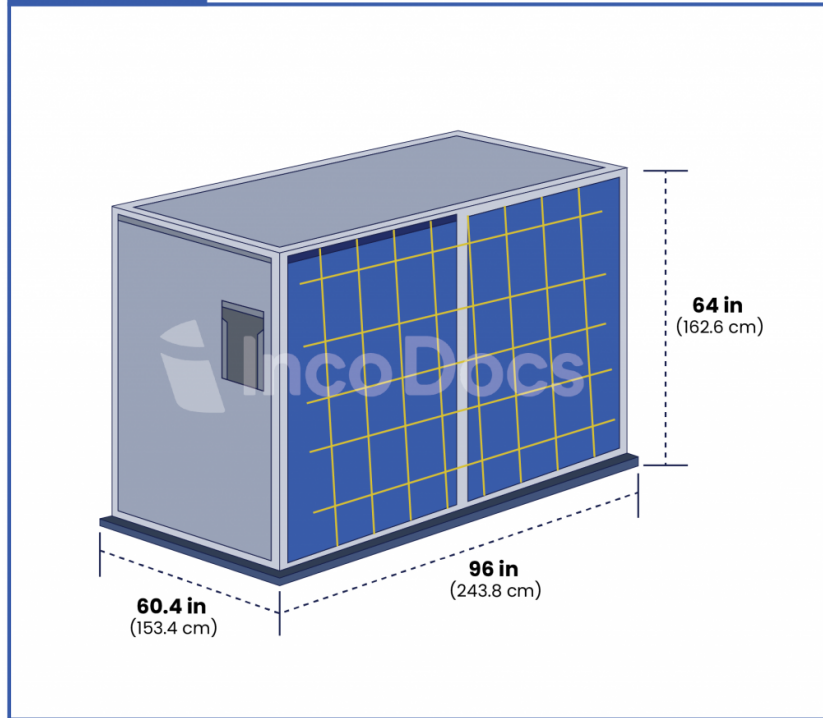

LD-4

- **IATA ULD code:** ALP rectangular container
- **Prefixes:** ALD, AWD, AWZ, DLP, and forkable ALB, ALC, AWB, and AWC
- **Rate class:** Type 8
- **Description:** Full-width lower hold container. Door is canvas with built-in door straps.
- **Suitable for:** 767, 777, 787 lower hold
- **Door opening:** 92 x 61-in (234 x 155-cm)
- **Maximum gross weight:** 2,449 kg (5,399 lb)
- **Tare weight:** 120 kg (264 lb)
- **AS1825 volume:** 5.7 m³ (200 ft³)
- **Boeing volume:** 5.5 m³ (195 ft³)