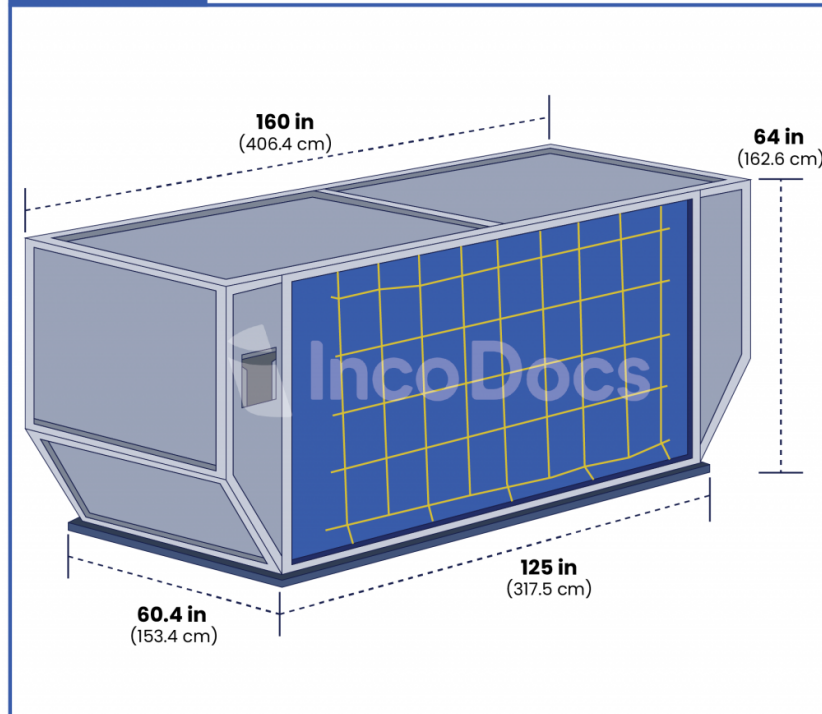

## LD-6

- **IATA ULD code:** ALF contoured container
- **Prefixes:** AWA, AWF, and forkable AWC
- **Rate class:** Type 6W
- **Description:** With built-in door straps.
- **Suitable for:** 747, 777, 787, DC-10, MD-11 lower hold
- **Door opening:** 120 x 60-in (305 x 152-cm)
- **Maximum gross weight:** 3,175 kg (7,000 lb)
- **Tare weight:** 230 kg (507 lb)
- **AS1825 volume:** 9.1 m<sup>3</sup> (322 ft<sup>3</sup>)
- **Boeing volume:** 8.9 m<sup>3</sup> (316 ft<sup>3</sup>)